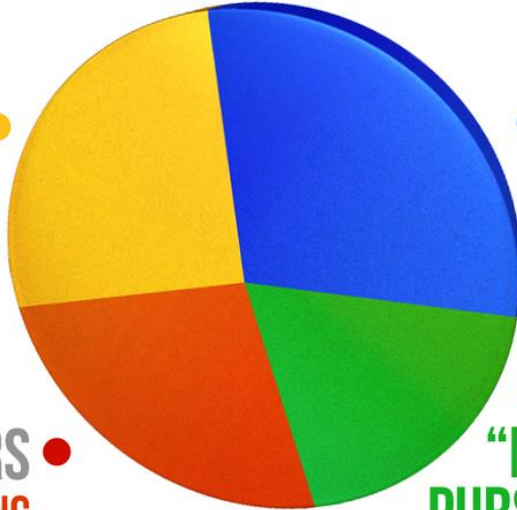

Venue:
NARAYANA TENNIS COACHING CENTER
Rudrampeta Bypass, Beside Garlika Restaurant,
ANANTAPURAM

“BUT I DON’T HAVE ENOUGH TIME...”

IN A WEEK THERE ARE 168 HOURS

56 HOURS ●
SLEEPING

● **42 HOURS**
EATING, COMMUTING,
FAMILY TIME, ETC.