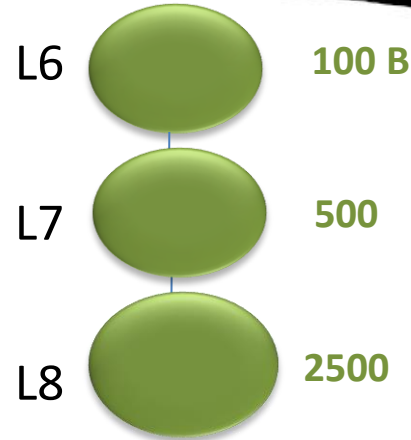

L5 Complete (A Team (6 IDs) & B Team (6 IDs)

1st ID & 5 IDs Benefits : 50,000 to 1 Lakh

Bike Fund (Rs.25,000) + EMI*

Bangkok (1P) or Goa (2P) (Within 60 days)

Example:

L7 Complete (A Team (31 IDs) & B Team (31 IDs))
1st ID, 5 IDs & 25 IDs Benefits : 50 Lakhs to 1 Crore
Car Fund (Rs.3,00,00 0) + EMI *
Bangkok (1P) or Goa (2P) (Within 60 days)